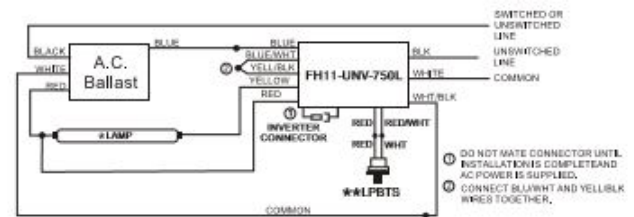

UL Type A (ballast compatible) wiring diagram for installation of all ETech LED A2 Series FASTFIT T8 models using RAPID START AC ELECTRONIC BALLASTS and FULHAM Model FH11-UNV-750L Emergency Power Supply & Battery Pack.

Note: USE NONSHUNTED G13 Bi-PIN SOCKETS ONLY. Refer to Fulham installation instructions for additional information, precautions and specifications.