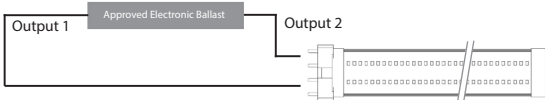

UL Type A (ballast compatible) wiring diagram for installation of all ETech LED A2 Series FASTFIT BIAx 2G11 models using 2G11 SOCKETS.