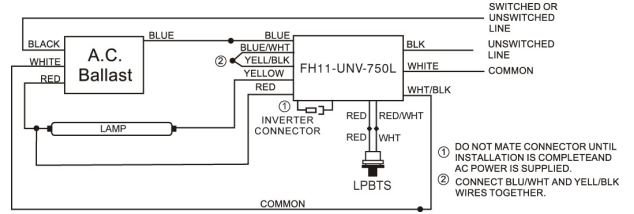

UL Type A (ballast compatible) wiring diagram for installation of all ETech LED A2 Series FASTFIT T8 models using INSTANT START AC ELECTRONIC BALLASTS and FULHAM Model FH11-UNV-750L Emergency Power Supply & Battery Pack.

Note: USE NONSHUNTED G13 Bi-PIN SOCKETS ONLY. Refer to Fulham installation instructions for additional information, precautions and specifications.