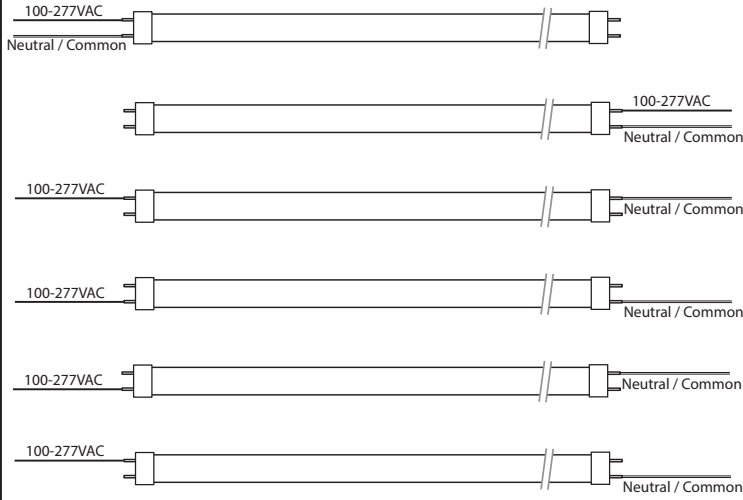

Wiring Diagram 1

Line Voltage Wiring

Line Voltage / Neutral wire combinations:

Non Shurtted Sockets:

Pin 1 / Pin 2

Pin 3 / Pin 4

Pin 1 / Pin 3

Pin 2 / Pin 4

Pin 2 / Pin 3

Pin 1 / Pin 4

Shunted Sockets:

Pins 1-2 / Pins 3-4

*Please refer to product data sheet for part number detail.

eTech LED, LLC

2559 Badger Ave

Oshkosh WI 54904

920 - 267 6109

www.eteched.com

UL Type B (ballast bypass) wiring diagram for installation of all ETech LED A2 Series FASTFIT T8 linear and Ubend models using NON SHUNTED G13 Bi-PIN SOCKETS.

UL Type B (ballast bypass) wiring diagram for installation of all ETech LED A2 Series FASTFIT T8 linear and Ubend models using SHUNTED G13 Bi-PIN SOCKETS.