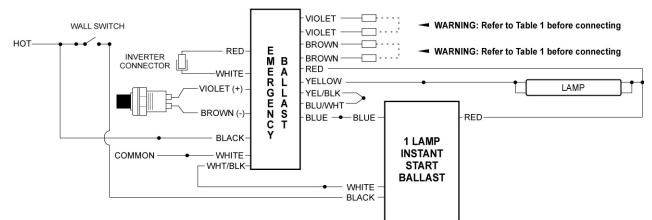

UL Type A (ballast compatible) wiring diagram for installation of all ETech LED A2 Series FASTFIT T8 models using INSTANT START AC ELECTRONIC BALLASTS and BODINE Model B50 Emergency Power Supply & Battery Pack.

Note: USE NONSHUNTED G13 Bi-PIN SOCKETS ONLY. Refer to Bodine installation instructions for additional information, precautions and specifications.