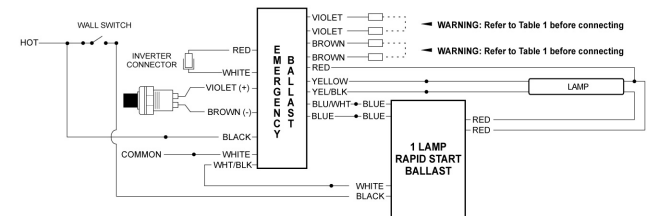

UL Type A (ballast compatible) wiring diagram for installation of all ETech LED A2 Series FASTFIT T8 models using RAPID START AC ELECTRONIC BALLASTS and BODINE Model B50 Emergency Power Supply & Battery Pack.

Note: USE NONSHUNTED G13 Bi-PIN SOCKETS ONLY. Refer to Bodine installation instructions for additional information, precautions and specifications.