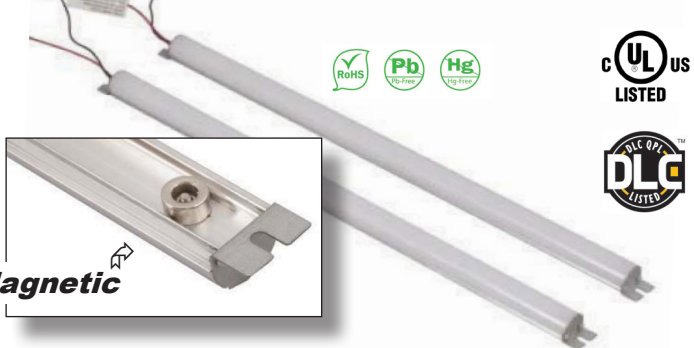

## Magnetic Linear Retrofit

### SPECIFICATION DATA

Model: LM-A30-	2-10X2	2-10X3	2-10X4	4-10X2	4-10X3	4-10X4	4-15X2	4-15X3	4-15X4	4-20X2	4-20X3
Length / Strips per Kit:	2ft / 2	2ft / 3	2ft / 4	4ft / 2	4ft / 3	4ft / 4	4ft / 2	4ft / 3	4ft / 4	4ft / 2	4ft / 3
Reported Wattage:	20	30	40	19.21	29	38.4	30	43	60	40	60
Reported Lms. (5000K):	2360	3540	4720	2715	3190	5431	3300	4730	6600	4720	7080
Power Supply Voltage:	100-277VAC										
Available CCT:	3000K / 3500 / 4000K / 4500K / 5000K										
Beam / Field Angles:	95° / 150°										
Reported CRI:	≥80										
Reported PF:	≥.95										
Dimming Option:	0-10VDC										
L70 Lifespan:	50,000Hrs. rated / ≥64,000Hrs TM21 calculated										
Operating Temp:	-25°C - +50°C										
Compliance:	UL / cUL Type C / DLC / RoHS										
Warranty:	Standard 5-Year Limited Manufacturer's Warranty / Optional 10-Year Limited Warranty										
Power Supply:	External Mount - UL / cUL Class 2										
Included Accessories:	Magnetic Strip Mount / Wire Harness / Diffused Lens Cover										